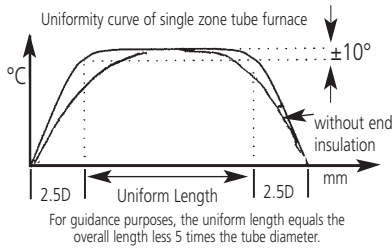

Uniformity profiles

TZF 12/75/700/3216P1