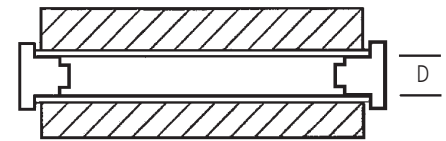

## Three Zone Tube Furnace

Similar in construction to the CTF and MTF models, the TZF offers excellent temperature uniformity as the heated length is divided into three zones, each with its own temperature controller and thermocouple. The power supplied to the end zones is automatically adjusted to compensate for the heat loss at the ends of the tube irrespective of whether the ends are left open or have insulation plugs fitted. This system provides a longer uniform zone temperature than that achieved by using a single zone furnace of the same length. The three temperature controller thermocouples are linked "back to back" so that they act to keep all three zones at the same temperature.

### Tube furnace cross section

Wire wound tube furnaces ~ three zone	TZF12/38/400	TZF12/65/550	TZF12/75/700	TZF12/100/900
Max. Temperature (°C)	1200	1200	1200	1200
Continuous Temperature (°C)	1100	1100	1100	1100
Heat up Time (mins)	25	45	45	120
Inside Diameter of fixed element tube (mm)	38	65	75	100
Heated length (mm)	400	550	700	900
Overall Furnace Length (mm)	450	600	750	950
Horizontal Mounting on control box	✓	✓	✓	✓
Option of Mounting: L stand / Wall bracket / Blank base / Separated base	✓	✓	✓	✓
Uniform Length +/-5 (°C)	305	390	540	745
Thermocouple Type	N	N	N	N
Max. Power (W)	1175	1817	2755	4150
Holding Power (W)	700	600	800	1000
External Dimensions:				
H (mm)	430	525	525	525
W (mm)	450	625	775	975
D (mm)	375	360	360	360
Weight (kg)	18	30	32	4

1) Holding power is measured at 100°C below max. temperature, based on 240V supply, with an empty chamber

2) Uniformity graphs are available on request, for most models.

3) Heat up time is measured at 100°C below max. temperature with an empty tube.