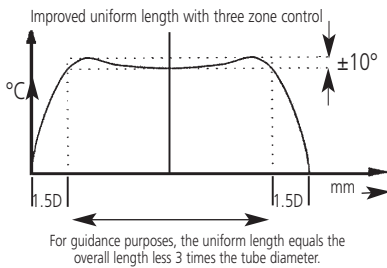

Uniformity profiles

TZF 12/75/700/3216P1