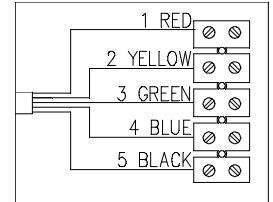

DNH

MH-50

ISO 9001 CERTIFIED

All outside nuts and screws in stainless steel

CONNECTION DIAGRAM

Cable gland
M-12
(2,5-6,5mm)

**100V transformer
Primary nominal
tappings**

Red	Yellow	50,0 W
Yellow	Green	25,0 W
Green	Blue	12,5 W
Red	Green	9,0 W
Yellow	Blue	4,5 W
Red	Blue	3,0 W
Red	Black	8 Ω

Sound pressure levels at 1W/1m P-6/15B

SPL vs Freq

Specifications

Material / Color	ABS, Polypropylene / RAL 7035
Mounting	Aluminum bracket
Termination	Screw terminals in termination chamber
Weight w/transformer	4,1 kg
IP-rating	55
Max. / min. amb. temp	90°C / -40°C
Rated / max. power	50 W / 70 W
SPL 1W/1m	104 dB
SPL rated power	121 dB
Effective freq. range	140 – 16000 Hz
Dispersion (-6dB) 1kHz / 4kHz	65° / 20°
Directivity factor, Q	
Options	Impedances, colors, labels