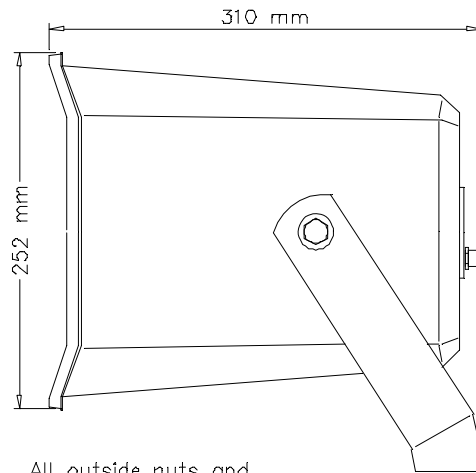

DNH

MH-50

ISO 9001 CERTIFIED

All outside nuts and screws in stainless steel

CONNECTION DIAGRAM

Cable gland
M-12
(2,5-6,5mm)

**100V transformer
Primary nominal
tappings**

Red	Yellow	50,0 W
Yellow	Green	25,0 W
Green	Blue	12,5 W
Red	Green	9,0 W
Yellow	Blue	4,5 W
Red	Blue	3,0 W
Red	Black	8 Ω

Sound pressure levels at 1W/1m P-6/15B

SPL vs Freq

Specifications

Material / Color	ABS, Polypropylene / RAL 7035
Mounting	Aluminum bracket
Termination	Screw terminals in termination chamber
Weight w/transformer	4,1 kg
IP-rating	55
Max. / min. amb. temp	90°C / -40°C
Rated / max. power	50 W / 70 W
SPL 1W/1m	104 dB
SPL rated power	121 dB
Effective freq. range	140 – 16000 Hz
Dispersion (-6dB) 1kHz / 4kHz	65° / 20°
Directivity factor, Q	
Options	Impedances, colors, labels

Installation, Operation and Maintenance Procedures

- Unscrew lid, lead cable through cable gland and connect to terminal according to required power or 8Ω red : black.
- Tighten cable gland and fasten termination chamber lid with a torque of 1-2 Nm to assure IP grade.
- Fasten the bracket to wall or ceiling with 3 screws.
- To change the position of the loudspeaker, please adjust the bracket (by loosening / tightening the screws) as required.
- For optimum performance, always use the correct voltage / power and operate within the frequency limits as stated.
- Do not open loudspeaker when energized.
- This loudspeaker is supplied with a 2 year warranty against defective workmanship.