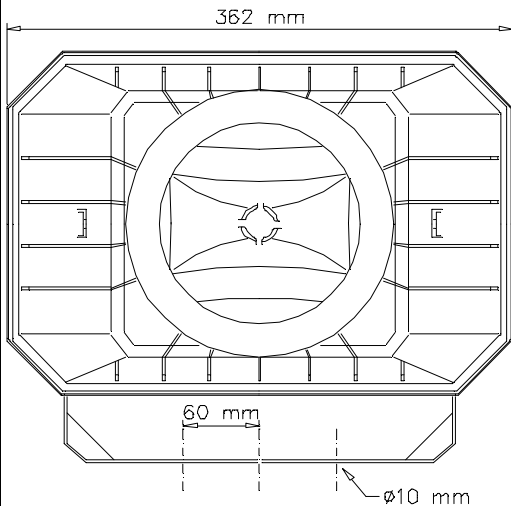

DNH

MH-50

ISO 9001 CERTIFIED

All outside nuts and screws in stainless steel

CONNECTION DIAGRAM

Cable gland
M-12
(2,5-6,5mm)

**100V transformer
Primary nominal
tappings**

Red	Yellow	50,0 W
Yellow	Green	25,0 W
Green	Blue	12,5 W
Red	Green	9,0 W
Yellow	Blue	4,5 W
Red	Blue	3,0 W
Red	Black	8 Ω

Sound pressure levels at 1W/1m P-6/15B

SPL vs Freq

Specifications

Material / Color	ABS, Polypropylene / RAL 7035
Mounting	Aluminum bracket
Termination	Screw terminals in termination chamber
Weight w/transformer	4,1 kg
IP-rating	55
Max. / min. amb. temp	90°C / -40°C
Rated / max. power	50 W / 70 W
SPL 1W/1m	104 dB
SPL rated power	121 dB
Effective freq. range	140 – 16000 Hz
Dispersion (-6dB) 1kHz / 4kHz	65° / 20°
Directivity factor, Q	
Options	Impedances, colors, labels